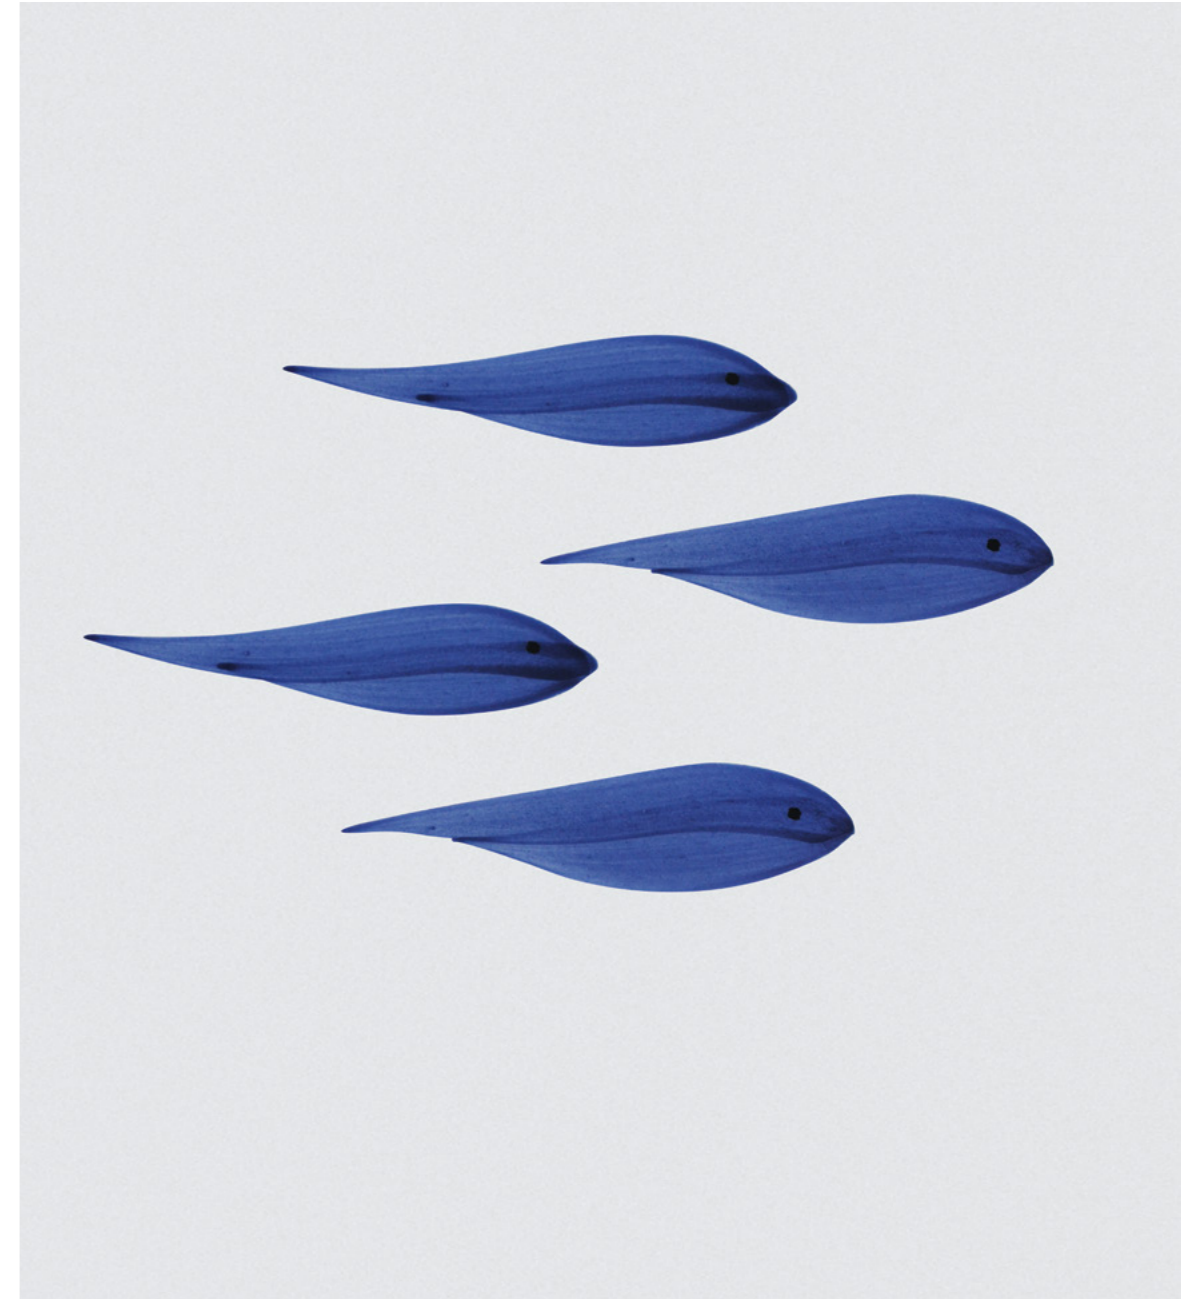

Pàtera

stoneware, fatto a mano in Italia
stoneware, hand-made in Italy

Bowl piccola / Small bowl
Decoro pallino / Dot pattern
ø 120 | cl 25 | Box 6

Bowl media / Medium bowl
Decoro pallino / Dot pattern
ø 140 | cl 40 | Box 6

Bowl grande / Large bowl
Decoro pallino / Dot pattern
ø 180 | cl 90 | Box 4

Mannaggia li pescetti

Design Giuseppe Saretta Vianello 2019
stoneware, fatto a mano in Italia
stoneware, hand-made in Italy